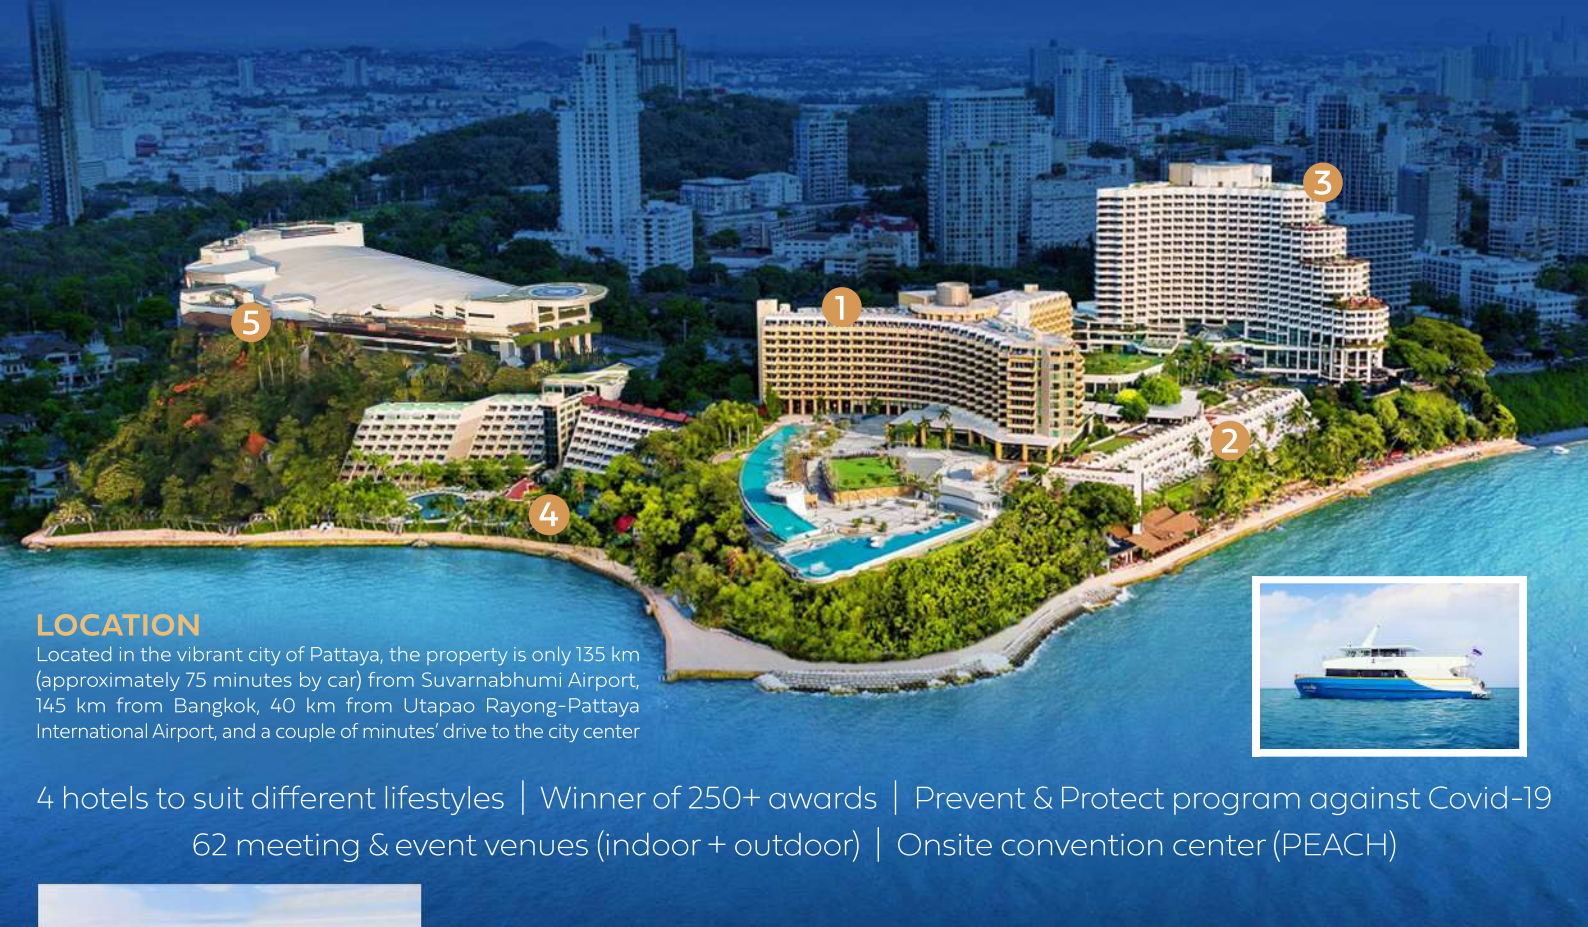

THE DESTINATION FOR MAGICAL HOLIDAYS AND EXTRAORDINARY EVENTS

LOCATION

Located in the vibrant city of Pattaya, the property is only 135 km (approximately 75 minutes by car) from Suvarnabhumi Airport, 145 km from Bangkok, 40 km from Utapao Rayong-Pattaya International Airport, and a couple of minutes' drive to the city center

4 hotels to suit different lifestyles | Winner of 250+ awards | Prevent & Protect program against Covid-19
 62 meeting & event venues (indoor + outdoor) | Onsite convention center (PEACH)

1 ROYAL CLIFF BEACH HOTEL - CASUAL LUXURY 457 rooms & 18 suites | 9 floors

5 PATTAYA EXHIBITION AND CONVENTION HALL (PEACH) Meeting space 17,900 sqm | 2 Helipads

More than just your typical convention centre, PEACH is a unique M.I.C.E destination set in a stunning location amidst tropical nature with breathtaking ocean views. As a world-class multipurpose award-winning centre, the main hall has the capacity for 10,000 delegates for all styles of events imaginable. Making your event extraordinary is PEACH's team speciality.